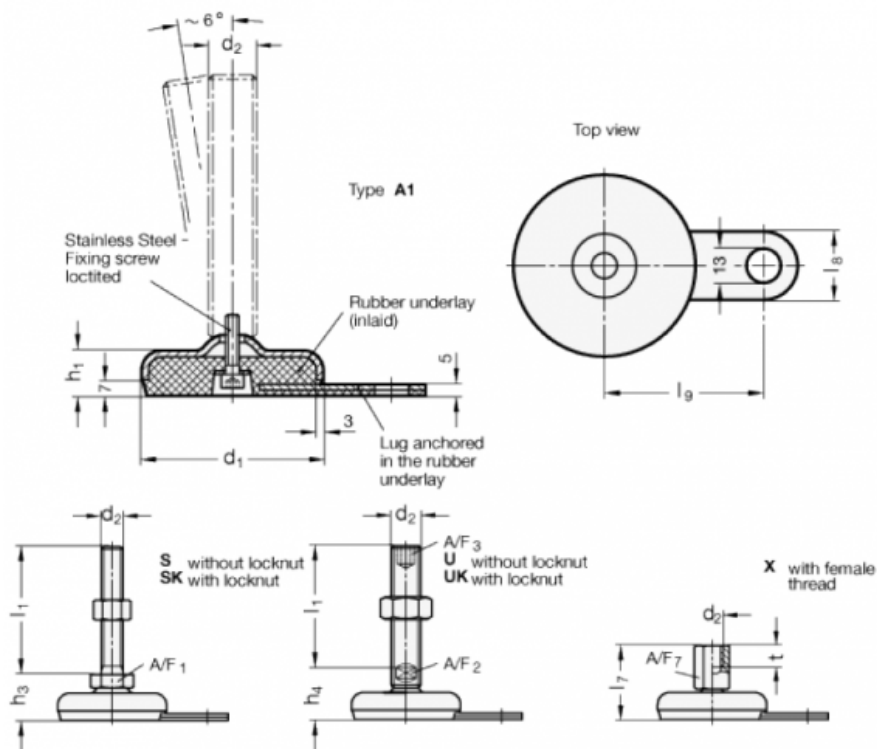

Data Sheet

Article number: 203260M1050A1S

Description: E+G levelling foot

GN 32-60-M10-50-A1-S

Note: S Without nut, External hexagon at the bottom

Measures

A/F1	=	17
d1	=	60
d2	=	M10
h1	=	19
h3	=	27
l1	=	50
l8	=	25
l9	=	50